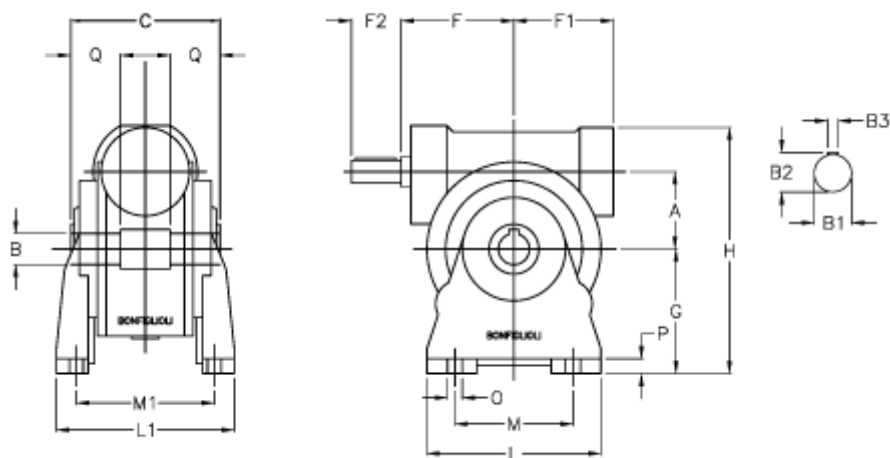

Article number: 3901150080200

Description: Worm gear with solid input shaft  
VF 150A-80-HS

## Measures

a	= 150.0	F1	= 179	P	= 20
B	= 50	g	= 220	Q	= 55.0
B1 E7	= 35	H	= 438		
B2	= 38.0	L	= 330		
B3 H9	= 10	L1	= 260		
C	= 175	m	= 240		
Description	= VF 150A-xx-HS	M1	= 211.0		
F	= 185.0	O	= 18.0		